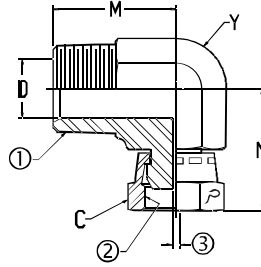

SAE 140230

1501R
Restrictor MP x NPSM Elbow

Female Pipe Swivels (NPSM)

1501R-①-②-③ ①-MP ②-FPX ③-Orifice	① Male NPTF	② Female NPSM Swivel	③ Orifice	C Nut Hex	D Drill	M Length	N Length	Y Flats	Operating Pressure
1501R-04-04.000	1/4 - 18	1/4 - 18	Blank	11/16	0.281	1.25	0.97	9/16	5,000
1501R-04-04.032	1/4 - 18	1/4 - 18	1/32	11/16	0.281	1.25	0.97	9/16	5,000
1501R-04-04.040	1/4 - 18	1/4 - 18	#60	11/16	0.281	1.25	0.97	9/16	5,000
1501R-04-04.062	1/4 - 18	1/4 - 18	1/16	11/16	0.281	1.25	0.97	9/16	5,000
1501R-06-06.000	3/8 - 18	3/8 - 18	Blank	7/8	0.406	1.19	1.13	3/4	4,000
1501R-06-06.032	3/8 - 18	3/8 - 18	1/32	7/8	0.406	1.19	1.13	3/4	4,000
1501R-06-06.062	3/8 - 18	3/8 - 18	1/16	7/8	0.406	1.19	1.13	3/4	4,000
1501R-08-06.000	1/2 - 14	3/8 - 18	Blank	7/8	0.531	1.47	1.25	7/8	3,500
1501R-08-06.032	1/2 - 14	3/8 - 18	1/32	7/8	0.531	1.47	1.25	7/8	3,500
1501R-08-06.062	1/2 - 14	3/8 - 18	1/16	7/8	0.531	1.47	1.25	7/8	3,500
1501R-08-08.000	1/2 - 14	1/2 - 14	Blank	1"	0.531	1.47	1.40	7/8	3,500
1501R-08-08.032	1/2 - 14	1/2 - 14	1/32	1"	0.531	1.47	1.40	7/8	3,500
1501R-08-08.062	1/2 - 14	1/2 - 14	1/16	1"	0.531	1.47	1.40	7/8	3,500
1501R-12-12.000	3/4 - 14	3/4 - 14	Blank	1 1/4	0.719	1.59	1.65	1 1/16	2,200
1501R-12-12.032	3/4 - 14	3/4 - 14	1/32	1 1/4	0.719	1.59	1.65	1 1/16	2,200
1501R-12-12.062	3/4 - 14	3/4 - 14	1/16	1 1/4	0.719	1.59	1.65	1 1/16	2,200

4:1 Safety Factor

③ We can also drill the blank restrictor (.000) to your specifications.

③ More **RESTRICTOR** fittings

1404R (pg. 43)	6400R (pg. 134)
1501R (pg. 47)	6801R (pg. 157)
2404R (pg. 70)	6900R (pg. 167)
2406R (pg. 73)	6901R (pg. 169)
5405R (pg. 114)	6902R (pg. 171)