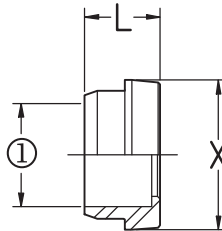

SAE 520110

Ref. Aeroquip FC2326
 Ref. Parker BL
 Ref. Weatherhead 4105

FS-318
OFS Nut

FS-318-① ① -FOFX	Tube O.D.	① Female OFS Thread	C Hex	L Length
FS-318-04	1/4	9/16 - 18	11/16	0.58
FS-318-06	3/8	11/16 - 16	13/16	0.67
FS-318-08	1/2	13/16 - 16	15/16	0.83
FS-318-10	5/8	1 - 14	1 1/8	0.93
FS-318-12	3/4	1 3/16 - 12	1 3/8	1.02
FS-318-16	1"	1 7/16 - 12	1 5/8	1.10
FS-318-20	1 1/4	1 11/16 - 12	1 7/8	1.10
FS-318-24	1 1/2	2 - 12	2 1/4	1.10

4:1 Safety Factor

SAE 520115

Ref. Aeroquip FC1229
 Ref. Parker TL
 Ref. Weatherhead 4165

FS-319
OFS Braze Sleeve

Unplated

FS-319-① Part No.	① Tube O.D.	L Length	X Diameter
FS-319-04	1/4	0.374	0.502
FS-319-06	3/8	0.374	0.620
FS-319-08	1/2	0.374	0.745
FS-319-10	5/8	0.413	0.923
FS-319-12	3/4	0.551	1.097
FS-319-16	1"	0.610	1.347
FS-319-20	1 1/4	0.610	1.597
FS-319-24	1 1/2	0.610	1.910