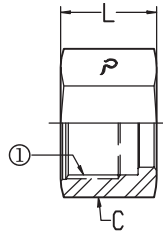

SAE 520110

Ref. Aeroquip FC2326
 Ref. Parker BL
 Ref. Weatherhead 4105

FS-318
OFS Nut

FS-318-① ① -FOFX	Tube O.D.	① Female OFS Thread	C Hex	L Length
FS-318-04	1/4	9/16 - 18	11/16	0.58
FS-318-06	3/8	11/16 - 16	13/16	0.67
FS-318-08	1/2	13/16 - 16	15/16	0.83
FS-318-10	5/8	1 - 14	1 1/8	0.93
FS-318-12	3/4	1 3/16 - 12	1 3/8	1.02
FS-318-16	1"	1 7/16 - 12	1 5/8	1.10
FS-318-20	1 1/4	1 11/16 - 12	1 7/8	1.10
FS-318-24	1 1/2	2 - 12	2 1/4	1.10

4:1 Safety Factor

SAE 520115

Ref. Aeroquip FC1229
 Ref. Parker TL
 Ref. Weatherhead 4165

FS-319
OFS Braze Sleeve

Unplated

FS-319-① Part No.	① Tube O.D.	L Length	X Diameter
FS-319-04	1/4	0.374	0.502
FS-319-06	3/8	0.374	0.620
FS-319-08	1/2	0.374	0.745
FS-319-10	5/8	0.413	0.923
FS-319-12	3/4	0.551	1.097
FS-319-16	1"	0.610	1.347
FS-319-20	1 1/4	0.610	1.597
FS-319-24	1 1/2	0.610	1.910