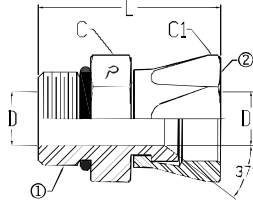

O-Ring Boss Fittings

PRESSURE CONNECTIONS CORP.

6402

Swivel Nut Adapter
Male ORB x Female JIC Swivel

SAE 140230

Ref. Aeroquip 2266
Ref. Parker F650X
Ref. Weatherhead C5216

6402-①-② ①-MB ②-FJX	Tube O.D.	① Male ORB	② Female JIC Swivel	C Body Hex	C1 Nut Hex	D Drill	D1 Drill	L Length	Operating Pressure
6402-04-04	1/4	7/16 - 20	7/16 - 20	9/16	9/16	0.172	0.172	1.32	7,500
6402-04-06	3/8	7/16 - 20	9/16 - 18	9/16	11/16	0.172	0.297	1.41	6,000
6402-06-04	1/4	9/16 - 18	7/16 - 20	11/16	9/16	0.297	0.172	1.37	6,000
6402-06-06	3/8	9/16 - 18	9/16 - 18	11/16	11/16	0.297	0.297	1.50	6,000
6402-06-08	1/2	9/16 - 18	3/4 - 16	7/8	7/8	0.297	0.391	1.71	5,000
6402-08-06	3/8	3/4 - 16	9/16 - 18	7/8	11/16	0.391	0.297	1.57	5,000
6402-08-08	1/2	3/4 - 16	3/4 - 16	7/8	7/8	0.391	0.391	1.66	5,000
6402-10-08	1/2	7/8 - 14	3/4 - 16	1"	7/8	0.484	0.391	1.76	5,000
6402-10-10	5/8	7/8 - 14	7/8 - 14	1"	1"	0.484	0.484	1.99	5,000
6402-12-12	3/4	1 1/16 - 12	1 1/16 - 12	1 1/4	1 1/4	0.609	0.609	2.07	5,000
6402-16-12	3/4	1 5/16 - 12	1 1/16 - 12	1 1/2	1 1/4	0.844	0.609	2.19	3,600
6402-16-16	1"	1 5/16 - 12	1 5/16 - 12	1 1/2	1 1/2	0.844	0.844	2.22	3,600
6402-20-20	1 1/4	1 5/8 - 12	1 5/8 - 12	1 7/8	2"	1.078	1.078	2.62	3,600
6402-24-24	1 1/2	1 7/8 - 12	1 7/8 - 12	2 1/8	2 1/4	1.312	1.312	2.77	3,000

4:1 Safety Factor

O-Ring Boss information is on pages 130-131, 155.

Informational Tips

10% of our profits go to responsible urban ministries. Every purchase from Pressure Connections helps support responsible urban ministries, including 'Urban Concern' which was a recipient of the **United States Presidential Point of Light Award** in 1992.