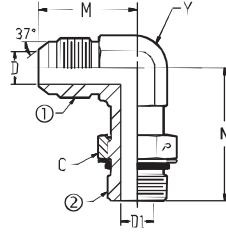

O-Ring Boss Fittings

PRESSURE CONNECTIONS CORP.

6801L Straight Thread Elbow Long

SAE 071520

Ref. Weatherhead C5515L

6801L-①-② ① -MJ ② -MB	Tube O.D.	① Male JIC	② Male ORB	C Nut Hex	D Drill	D1 Drill	M Length	N Length	Y Flats	Operating Pressure
6801L-02-02-4	1/8	5/16 - 24	5/16 - 24	7/16	0.062	0.062	0.77	1.31	7/16	5,000
6801L-03-03-4	3/16	3/8 - 24	3/8 - 24	1/2	0.125	0.125	0.83	1.39	7/16	5,000
6801L-04-04-4	1/4	7/16 - 20	7/16 - 20	9/16	0.172	0.172	0.89	1.54	7/16	6,000
6801L-05-05-4	5/16	1/2 - 20	1/2 - 20	5/8	0.234	0.234	0.95	1.57	9/16	6,000
6801L-06-06-4	3/8	9/16 - 18	9/16 - 18	11/16	0.297	0.297	1.06	1.66	9/16	6,000
6801L-08-08-4	1/2	3/4 - 16	3/4 - 16	7/8	0.391	0.391	1.25	1.97	3/4	6,000
6801L-08-10-4	1/2	3/4 - 16	7/8 - 14	1"	0.391	0.484	1.35	2.26	7/8	5,000
6801L-10-10-4	5/8	7/8 - 14	7/8 - 14	1"	0.484	0.484	1.45	2.26	7/8	5,000
6801L-12-12-4	3/4	1 1/16 - 12	1 1/16 - 12	1 1/4	0.609	0.609	1.66	2.62	1 1/16	5,000
6801L-16-16-4	1"	1 5/16 - 12	1 5/16 - 12	1 1/2	0.844	0.844	1.81	3.06	1 5/16	4,000
6801L-20-20-4	1 1/4	1 5/8 - 12	1 5/8 - 12	1 7/8	1.078	1.078	2.06	3.48	1 5/8	4,000
6801L-24-24-4	1 1/2	1 7/8 - 12	1 7/8 - 12	2 1/8	1.312	1.312	2.33	3.93	1 7/8	3,000
6801L-32-32-4	2"	2 1/2 - 12	2 1/2 - 12	2 3/4	1.781	1.781	3.06	4.46	2 5/8	2,000

4:1 Safety Factor

O-Ring Boss information is on pages 130-131, 155.

O-Ring Boss
Fittings

i Informational Tips

We're Easy To Do
Business With !

Order in Your Numbers
Same Day Shipping

No Minimum Order
Friendly People