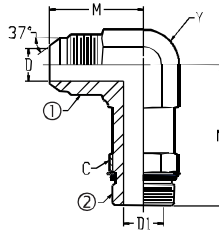

**SAE 071620**

Ref. Aeroquip 206209  
 Ref. Parker CC50X  
 Ref. Weatherhead C5515LL

**6801LL**  
**Straight Thread Elbow**  
**Double Long**

6801LL-①-② ① -MJ ② -MB	Tube O.D.	① Male JIC	② Male ORB	C Nut Hex	D Drill	D1 Drill	M Length	N Length	Y Flats	Operating Pressure
6801LL-02-02-4	1/8	5/16 - 24	5/16 - 24	7/16	0.062	0.062	0.77	1.47	7/16	5,000
6801LL-03-03-4	3/16	3/8 - 24	3/8 - 24	1/2	0.125	0.125	0.83	1.53	7/16	5,000
6801LL-04-04-4	1/4	7/16 - 20	7/16 - 20	9/16	0.172	0.172	0.89	1.73	7/16	6,000
6801LL-05-05-4	5/16	1/2 - 20	1/2 - 20	5/8	0.234	0.234	0.95	1.86	9/16	6,000
6801LL-06-06-4	3/8	9/16 - 18	9/16 - 18	11/16	0.297	0.297	1.06	2.08	9/16	6,000
6801LL-08-08-4	1/2	3/4 - 16	3/4 - 16	7/8	0.391	0.391	1.25	2.48	3/4	6,000
6801LL-08-10-4	1/2	3/4 - 16	7/8 - 14	1"	0.391	0.484	1.35	2.89	7/8	5,000
6801LL-10-10-4	5/8	7/8 - 14	7/8 - 14	1"	0.484	0.484	1.45	2.89	7/8	5,000
6801LL-12-12-4	3/4	1 1/16 - 12	1 1/16 - 12	1 1/4	0.609	0.609	1.66	3.34	1 1/16	5,000
6801LL-14-14-4	7/8	1 3/16 - 12	1 3/16 - 12	1 3/8	0.719	0.719	1.80	3.56	1 5/16	5,000
6801LL-16-16-4	1"	1 5/16 - 12	1 5/16 - 12	1 1/2	0.844	0.844	1.81	3.72	1 5/16	4,000
6801LL-20-20	1 1/4	1 5/8 - 12	1 5/8 - 12	1 7/8	1.078	1.078	2.08	4.35	1 3/4	4,000
6801LL-24-24-4	1 1/2	1 7/8 - 12	1 7/8 - 12	2 1/8	1.312	1.312	2.33	4.81	1 7/8	3,000
<b>6801LLL - Straight Thread Elbow Triple Long</b>										
6801LLL-08-08-4 ①	1/2	3/4 - 16	3/4 - 16	7/8	0.391	0.391	1.25	3.53	3/4	6,000

① SAE # 072120 Triple Long.

4:1 Safety Factor

O-Ring Boss  
Fittings

**i** Informational Tips

Need a Custom Fitting?  
 Call or fax us

**(614) 863-6930 FAX (614) 864-1327**  
**www.PressureConnections.com**