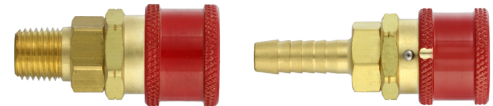

EATON 700

Gas, Oxygen, Acetylene

EATON 700 Series

Notable Features:

- Eaton-Hansen 700 Series
- Acetylene Coupling Prevents Crossing with Oxygen Lines
- OSHA Compliant
- RED Color Coded Sleeve
- 1/4" Capacity
- Brass Construction
- Buna-N Seals
- -40° to +250° F (-40° to +121° C)
- Page Update: 2015-11-01

The Eaton-Hansen 700 and 600 Series Brass couplings are designed for use with Acetylene and Oxygen applications, but can be used with compressed air and other gases. They are functionally identical, but **Do NOT** interchange, plus they have color coded sleeves (Acetylene-RED / Oxygen-GREEN) to avoid crossing lines. Applications include: Breathing Equipment, Welding, Shipyards, Construction, Nitous Oxide, and General Pneumatics.

EATON 700 Series Coupler

Acetylene Red - Brass

RD

RD-SL

RD

Part No.	Flow Size	Thread Size	Thread Type	Thread	Working PSI	Burst PSI	Reference	
							Eaton-Hansen	Foster
RD-700	1/4	1/8	Female	1/8 - 27	1,500	6,000	RD700	A-2803
RD-702	1/4	1/4	Female	1/4 - 18	1,500	6,000	RD702	A-3003
RD-704	1/4	3/8	Female	3/8 - 18	1,500	6,000	RD704	A-3203
RD-705L *	1/4	9/16	Female L.H.	9/16 - 18	1,500	6,000	RD705L	—
RD-706	1/4	1/4	Industrial	Barb	1,500	6,000	RD706	A-3603
RD-707	1/4	5/16	Industrial	Barb	1,500	6,000	RD707	A-3653
RD-708	1/4	3/8	Industrial	Barb	1,500	6,000	RD708	A-3703
RD-706P	1/4	1/4	Push-Lock	Barb	1,500	6,000	RD706P	A-1513
RD-703	1/4	1/4	Male	1/4 - 18	1,500	6,000	RD703	A-3103
RD-705	1/4	3/8	Male	3/8 - 18	1,500	6,000	RD705	A-3303