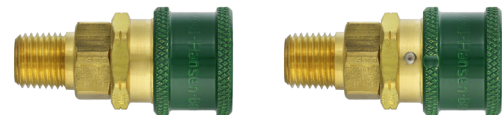

EATON 600

Gas, Oxygen, Acetylene EATON 600 Series

Notable Features:

- Eaton-Hansen 600 Series
- Oxygen Coupling Prevents Crossing with Acetylene Lines
- OSHA Compliant
- GREEN Color Coded Sleeve
- 1/4" Capacity
- Brass Construction
- Buna-N Seals
- -40° to +250° F (-40° to +121° C)
- Page Update: 2015-11-01

The **Eaton-Hansen 600 and 700 Series Brass** couplings are designed for use with Oxygen and Acetylene applications, but can be used with compressed air and other gases. They are functionally identical, but **Do NOT** interchange, plus they have color coded sleeves (Oxygen-GREEN / Acetylene-RED) to avoid crossing lines. Applications include: Breathing Equipment, Welding, Shipyards, Construction, Nitous Oxide, and General Pneumatics.

EATON 600 Series Coupler Oxygen Green - Brass

GR

GR-SL

GR

Part No.	Flow Size	Thread Size	Thread Type	Thread	Working PSI	Burst PSI	Reference	
							Eaton-Hansen	Foster
GR-600	1/4	1/8	Female	1/8 - 27	1,500	6,000	GR600	0-2803
GR-602	1/4	1/4	Female	1/4 - 18	1,500	6,000	GR602	0-3003
GR-604	1/4	3/8	Female	3/8 - 18	1,500	6,000	GR604	0-3203
GR-605R	1/4	9/16	Female	9/16 - 18	1,500	6,000	GR605R	—
GR-604R	1/4	9/16	Male	9/16 - 18	1,500	6,000	GR604R	—
GR-606	1/4	1/4	Industrial	Barb	1,500	6,000	GR606	0-3603
GR-607	1/4	5/16	Industrial	Barb	1,500	6,000	GR607	0-3653
GR-608	1/4	3/8	Industrial	Barb	1,500	6,000	GR608	0-3703
GR-606P	1/4	1/4	Push-Lock	Barb	1,500	6,000	GR606P	0-1513
GR-608P	1/4	3/8	Push-Lock	Barb	1,500	6,000	GR608P	0-1713
GR-601	1/4	1/8	Male	1/8 - 27	1,500	6,000	GR601	0-2903
GR-603	1/4	1/4	Male	1/4 - 18	1,500	6,000	GR603	0-3103
GR-605	1/4	3/8	Male	3/8 - 18	1,500	6,000	GR605	0-3303

GR Sleeve Lock

Part No.	Flow Size	Thread Size	Thread Type	Thread	Working PSI	Burst PSI	Reference	
							Eaton-Hansen	Foster
GR-602-SL	1/4	1/4	Female	1/4 - 18	1,500	6,000	GR602-SL	BLO-3003
GR-604-SL	1/4	3/8	Female	3/8 - 18	1,500	6,000	GR604-SL	BLO-3203
GR-605R-SL	1/4	9/16	Female	9/16 - 18	1,500	6,000	GR605R-SL	—
GR-604R-SL	1/4	9/16	Male	9/16 - 18	1,500	6,000	GR604R-SL	—
GR-606-SL	1/4	1/4	Industrial	Barb	1,500	6,000	GR606-SL	BLO-3603
GR-607-SL	1/4	5/16	Industrial	Barb	1,500	6,000	GR607-SL	BLO-3653
GR-608-SL	1/4	3/8	Industrial	Barb	1,500	6,000	GR608-SL	BLO-3703
GR-606P-SL	1/4	1/4	Push-Lock	Barb	1,500	6,000	GR606P-SL	BLO-1513
GR-603-SL	1/4	1/4	Male	1/4 - 18	1,500	6,000	GR603-SL	BLO-3103