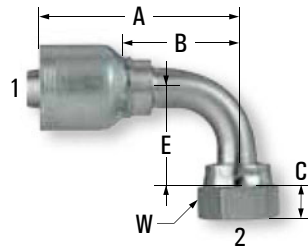

# K41190

## Female OFS Swivel 90°

Ref. Parker 1J971 / 1J571

Part No.	1 - Hose Size		2 - Female OFS Sw.	A - Length		B - Cut-Off Allow.		C - Optional Len.		E - Drop Length		W - Nut Hex	
	(in)	(mm)		(in)	(in)	(mm)	(in)	(mm)	(in)	(mm)	(in)	(mm)	(in)
K41190-06-06	3/8"	9,5	11/16 - 16	2.76	70,0	1.65	42,0	0.35	9,0	1.02	26,0	13/16	20,6
K41190-08-08	1/2"	12,7	13/16 - 16	2.8	71,0	1.5	38,0	0.43	11,0	1.18	30,0	15/16	23,8
K41190-12-10	3/4"	19,1	1 - 14	4.02	102,0	2.4	61,0	0.55	14,0	1.97	50,0	1 1/8	28,5
K41190-12-12	3/4"	19,1	1 3/16 - 12	4.02	102,0	2.4	61,0	0.59	15,0	1.93	49,0	1 3/8	34,9
K41190-16-16	1"	25,4	1 7/16 - 12	5.04	128,0	3.19	81,0	0.63	16,0	2.24	57,0	1 5/8	41,2
K41190-20-20	1 1/4"	31,8	1 11/16 - 12	5.79	147,0	3.66	93,0	0.63	16,0	3.03	77,0	1 7/8	47,6
K41190-20-24	1 1/4"	31,8	2 - 12	5.79	147,0	3.66	93,0	0.63	16,0	3.03	77,0	2 1/4	57,1
K41190-24-24	1 1/2"	38,1	2 - 12	5.94	151,0	3.58	91,0	0.63	16,0	3.15	80,0	2 1/4	57,1