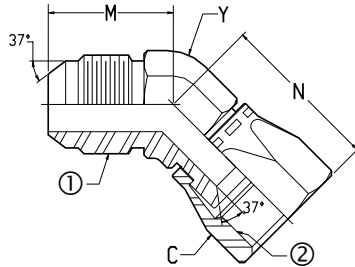

6502

Female JIC Swivels Swivel Nut Elbow

Reference
Aeroquip 2070
Parker Hose 3703
Parker Tube V6X
Weatherhead C5356
SAE 070321

Part No.	Tube O.D.	1 Male JIC	2 Female JIC Swivel	C Nut Hex	M Length	N Length	Y Flats	Operating Pressure
6502-04-04-4	1/4	7/16 - 20	7/16 - 20	9/16	0.72	0.94	7/16	7,500
6502-05-05-4	5/16	1/2 - 20	1/2 - 20	5/8	0.77	1.00	9/16	5,000
6502-06-06-4	3/8	9/6 - 18	9/6 - 18	11/16	0.83	1.12	9/16	5,000
6502-08-08-4	1/2	3/4 - 16	3/4 - 16	7/8	0.98	1.28	3/4	5,000
6502-10-10-4	5/8	7/8 - 14	7/8 - 14	1"	1.11	1.44	7/8	5,000
6502-12-12-4	3/4	1 1/16 - 12	1 1/16 - 12	1 1/4	1.33	1.50	1 1/16	5,000
6502-16-16-4	1"	1 5/16 - 12	1 5/16 - 12	1 1/2	1.47	1.75	1 5/16	3,600
6502-20-20-4	1 1/4	1 5/8 - 12	1 5/8 - 12	2"	1.59	2.01	1 5/8	3,600
6502-24-24-4	1 1/2	1 7/8 - 12	1 7/8 - 12	2 1/4	1.78	2.27	1 7/8	2,500
6502-32-32-4	2"	2 1/2 - 12	2 1/2 - 12	2 7/8	2.22	2.91	2 1/2	1,500

● Available in 316 Stainless Steel

4:1 Safety Factor