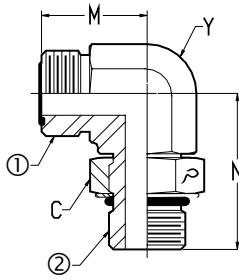

## O-Ring Face Seal Fittings OFS Straight Thread Elbow

**Reference**  
Aeroquip FF1868T0404  
Parker Tube C50LO  
Weatherhead 4515  
SAE 520220

Part No.	Tube O.D.	1 Male OFS	2 Male ORB	C Nut Hex	M Length	N Length	Y Flats	Operating Pressure
FS-6801-04-04-4	1/4	9/16 - 18	7/16 - 20	5/8	0.85	1.29	9/16	6,000
FS-6801-04-06-4	1/4	9/16 - 18	9/16 - 18	3/4	0.85	1.45	3/4	6,000
FS-6801-04-08-4 #	1/4	9/16 - 18	3/4 - 16	15/16	0.97	1.60	3/4	6,000
FS-6801-06-04-4	3/8	11/16 - 16	7/16 - 20	5/8	0.98	1.37	3/4	6,000
FS-6801-06-06-4	3/8	11/16 - 16	9/16 - 18	3/4	0.98	1.45	3/4	6,000
FS-6801-06-08-4	3/8	11/16 - 16	3/4 - 16	15/16	1.04	1.60	3/4	6,000
FS-6801-06-10-4	3/8	11/16 - 16	7/8 - 14	1 1/16	1.15	1.97	1 1/16	6,000
FS-6801-06-12-4	3/8	11/16 - 16	1 1/16 - 12	1 3/8	1.25	2.17	1 3/16	6,000
FS-6801-08-06-4	1/2	13/16 - 16	9/16 - 18	3/4	1.10	1.45	3/4	6,000
FS-6801-08-08-4	1/2	13/16 - 16	3/4 - 16	15/16	1.10	1.60	3/4	6,000
FS-6801-08-10-4	1/2	13/16 - 16	7/8 - 14	1 1/16	1.21	1.97	1 1/16	6,000
FS-6801-08-12-4	1/2	13/16 - 16	1 1/16 - 12	1 3/8	1.32	2.17	1 3/16	6,000
FS-6801-10-08-4	5/8	1 - 14	3/4 - 16	15/16	1.31	1.80	1 1/16	6,000
FS-6801-10-10-4	5/8	1 - 14	7/8 - 14	1 1/16	1.31	1.97	1 1/16	6,000
FS-6801-10-12-4	5/8	1 - 14	1 1/16 - 12	1 3/8	1.31	2.17	1 3/16	6,000
FS-6801-12-08-4	3/4	1 3/16 - 12	3/4 - 16	15/16	1.47	1.84	1 3/16	6,000
FS-6801-12-10-4	3/4	1 3/16 - 12	7/8 - 14	1 1/16	1.47	2.01	1 3/16	6,000
FS-6801-12-12-4	3/4	1 3/16 - 12	1 1/16 - 12	1 3/8	1.47	2.17	1 3/16	6,000
FS-6801-12-16-4	3/4	1 3/16 - 12	1 5/16 - 12	1 5/8	1.62	2.35	1 7/16	5,500
FS-6801-16-12-4	1"	1 7/16 - 12	1 1/16 - 12	1 3/8	1.64	2.32	1 7/16	6,000
FS-6801-16-16-4	1"	1 7/16 - 12	1 5/16 - 12	1 5/8	1.64	2.35	1 7/16	5,500
FS-6801-16-20-4	1"	1 7/16 - 12	1 5/8 - 12	1 7/8	1.76	2.45	1 5/8	4,000
FS-6801-20-16-4	1 1/4	1 11/16 - 12	1 5/16 - 12	1 5/8	1.76	2.45	1 5/8	4,000
FS-6801-20-20-4	1 1/4	1 11/16 - 12	1 5/8 - 12	1 7/8	1.76	2.45	1 5/8	4,000
FS-6801-24-24-4	1 1/2	2 - 12	1 7/8 - 12	2 1/8	1.92	2.59	1 7/8	4,000